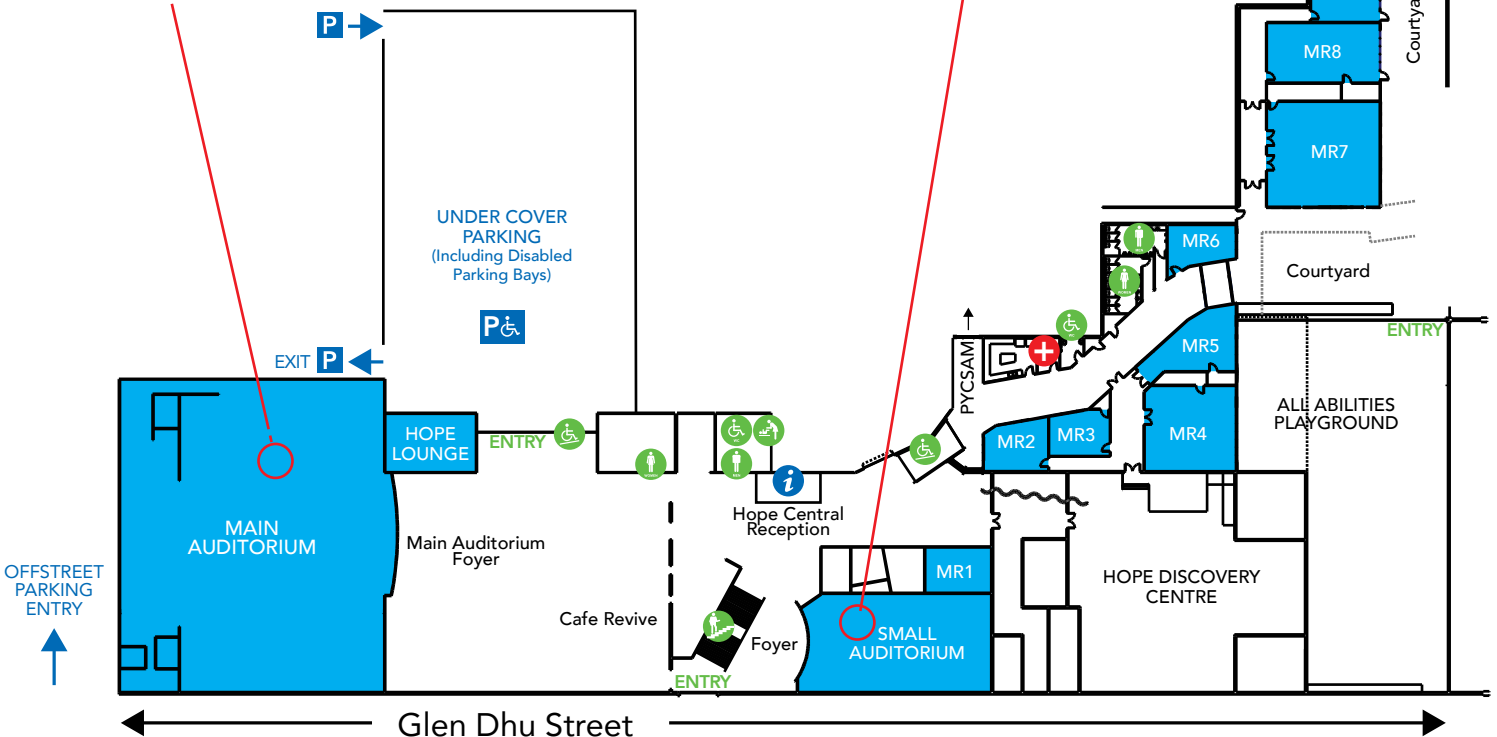

Inclusions:

- Projector
- Tables and chairs